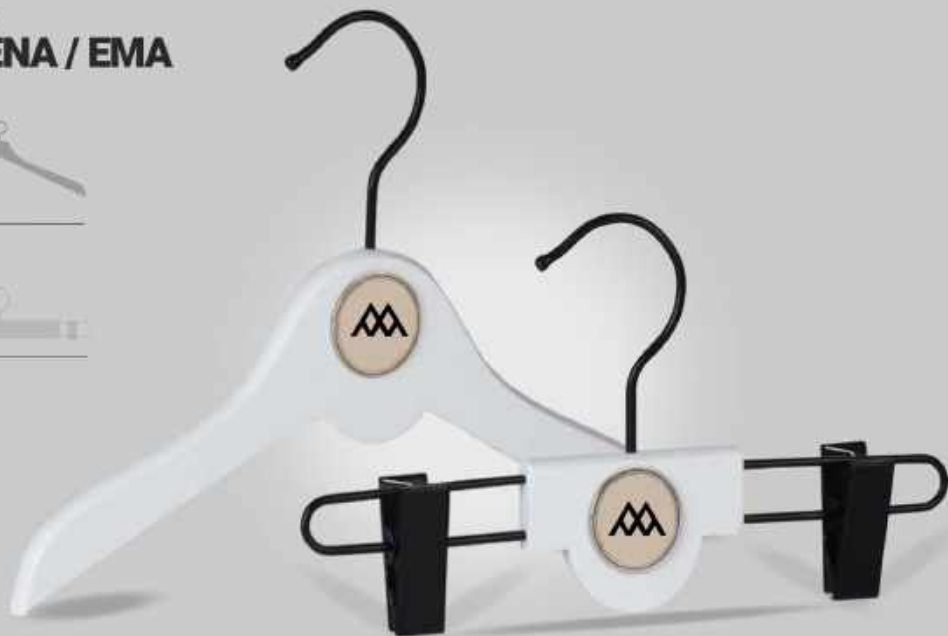

MODEL:
RING

CHILDREN SET

MODEL:
HELENA KLIPS

CHILDREN SET

MODEL:
TARA SOFI HELENA

CHILDREN SET

MODEL:
TARA SET

22,26,33 cm

CHILDREN SET

MODEL:
HELENA / EMA

CHARACTERISTICS

HOTELS

ANTI-SLIPS

FLOCK/NOCHES

BAR

HOOKS