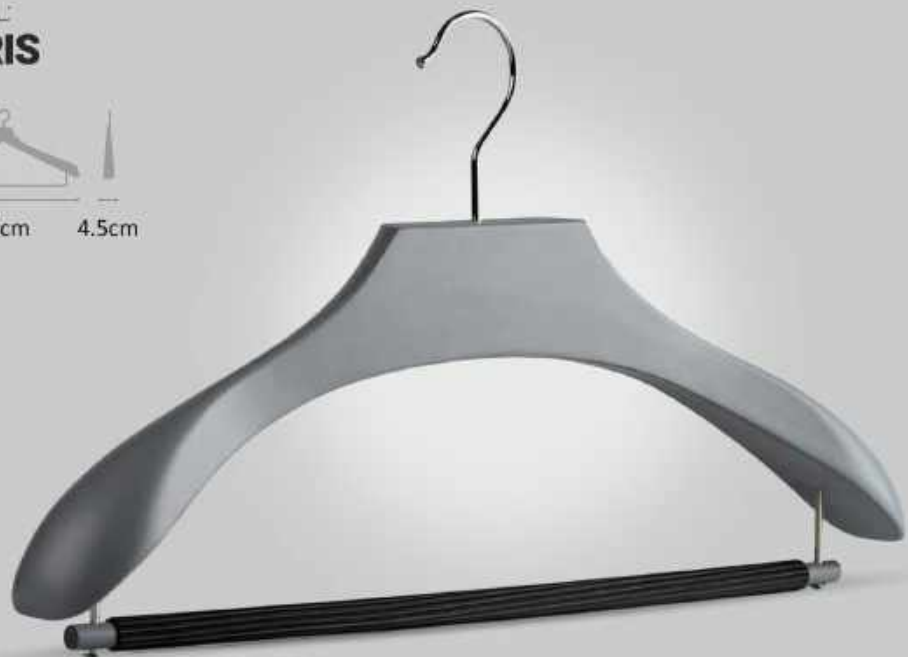

SUIT / JACKET

MODEL:
PARIS