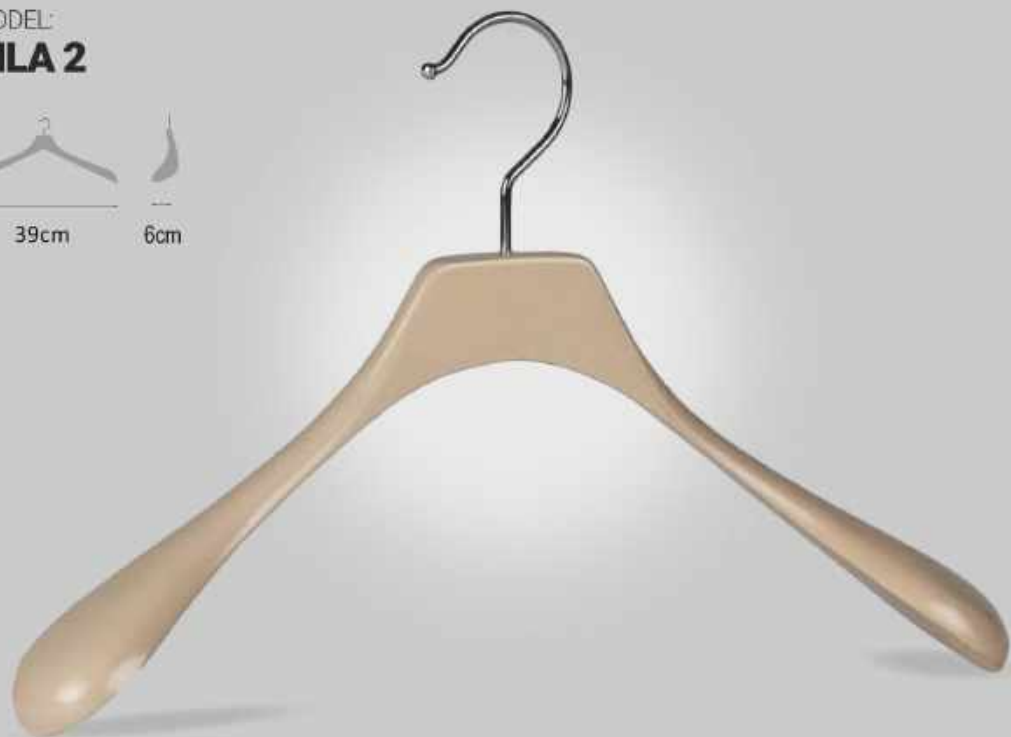

MODEL:
SILA 2

39cm

6cm

SUIT / JACKET

MODEL:
ATINA

38,46cm

5,5cm

SUIT / JACKET