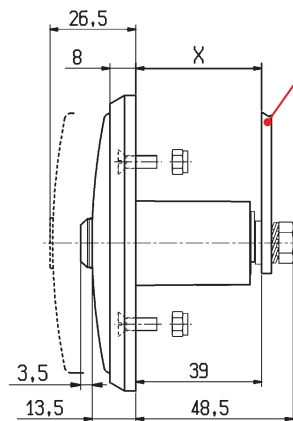

DIMENSIONI FORO DI FISSAGGIO

CUT-OUT - EINBAUÖFFNUNG - PERÇAGE