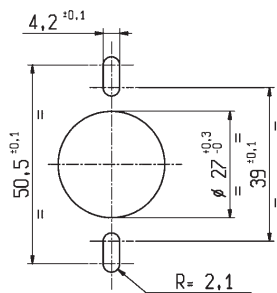

DIMENSIONI FORO DI FISSAGGIO

CUT-OUT - EINBAUÖFFNUNG - PERÇAGE