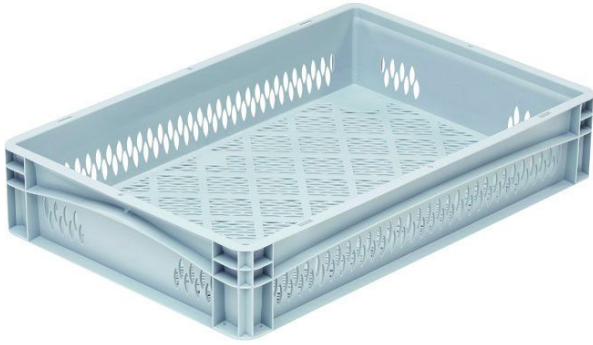

Base 6412 2 OG

Simply Order from www.boxline.com or use our Sales - Hotline +49 2832 - 97 23 45.

Technical Data

Type:	stacking box
Reference number:	01640122BV2
Shipping unit:	1 piece
Quantity per carton:	6 Pieces
Quantity per pallet:	64 Pieces
External dimensions (approx.):	600 x 400 mm
Height:	120 mm
Internal dimensions (approx.):	567 x 370 x 105 mm
Usable volume (approx.):	21 Liter
Weight (approx.):	1.13 kg
Base design:	perforated
Description sides:	perforated
Colour:	grey
Handles:	without
Material:	PP
Identification: Company Logos and Printing	on request

Accessories

	Dolly 8620 Reference number: 08860001
	Drop-on lid 600 x 400 Reference number: 01640041BAV
	Dolly 6410 V1 Reference number: 08640009B
	Dolly 6410 V1 Reference number: 08640009R
	Hinged lid 600 x 400 Reference number: 01640041BSV