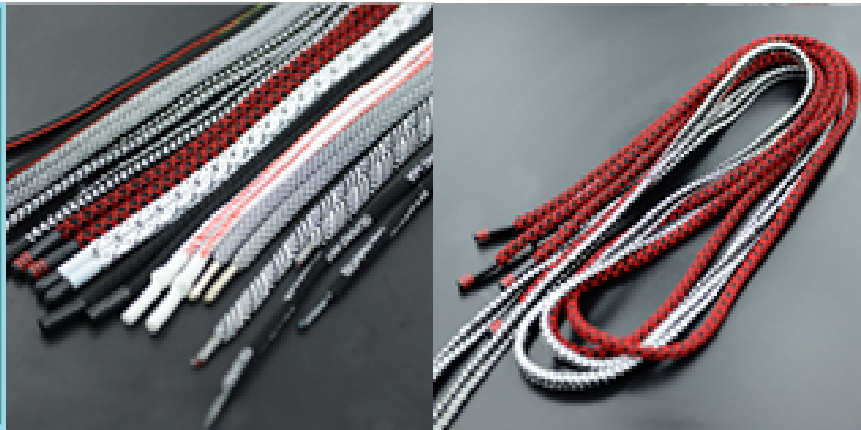

DR32-2 Braiding Machine

BRAIDING MACHINE

Model : DR32-2

Bobbin size (outer diameter * inner diameter * inner height) : 48×18×142mm

Spindles / group : 32

Number of belts (root) : 2

Dial speed(RPM) : 300

Motor Power(kw) : 0.75

Dimensions (L * W) : 137×69cm

Applicable ropes: Core or hollow elastic or inelastic garden rope

Product link : <https://www.duraing.com/dr32-2-braiding-machine.html>