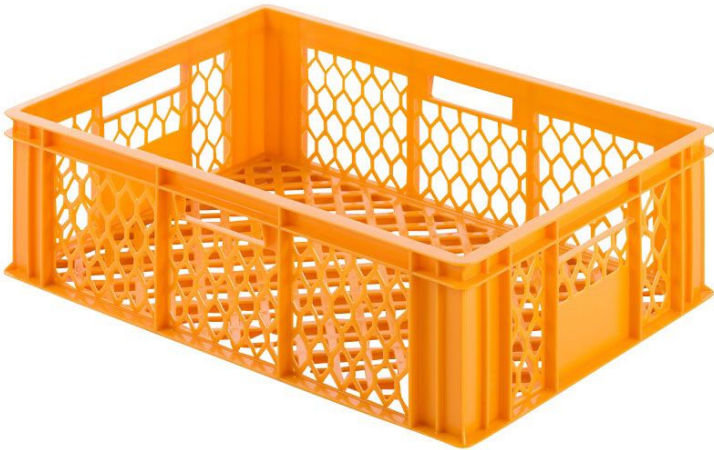

Robo 198

Simply Order from www.boxline.com or use our Sales - Hotline +49 2832 - 97 23 45.

Technical Data

Type:	stacking box
Reference number:	01640188
Shipping unit:	1 piece
Quantity per carton:	4 Pieces
Quantity per pallet:	40 Pieces
External dimensions (approx.):	600 x 400 mm
Height:	198 mm
Internal dimensions (approx.):	568 x 368 x 183 mm
Usable volume (approx.):	38 Liter
Weight (approx.):	1.65 kg
Base design:	perforated
Description sides:	perforated
Colour:	yellow-orange
Handles:	four
Material:	PE
Identification: Company Logos and Printing	on request