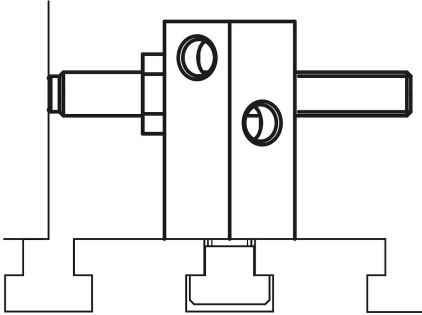

## Description

**Material:**

Body and set screw carbon steel.

**Version:**

Body black oxidised.

Set screw tempered and black oxidised.

**Note:**

The adjustable stops have three tapped holes to accept the set screws.

## Drawings