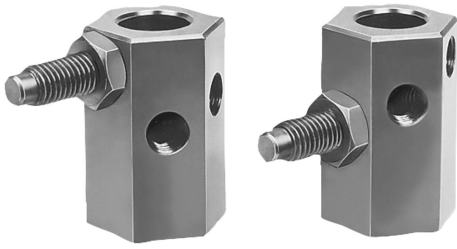

## Item description/product images

## Description

**Material:**

Body and set screw carbon steel.

**Version:**

Body black oxidised.

Set screw tempered and black oxidised.

**Note:**

The adjustable stops have three tapped holes to accept the set screws.