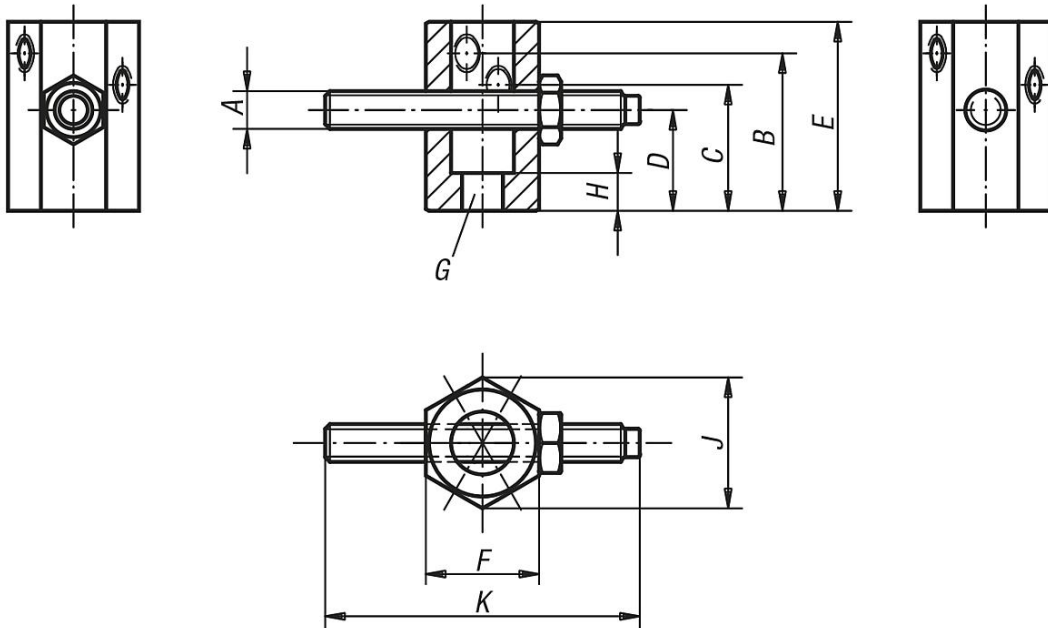

## Description

**Material:**

Body and set screw carbon steel.

**Version:**

Body black oxidised.

Set screw tempered and black oxidised.

**Note:**

The adjustable stops have three tapped holes to accept the set screws.

## Drawings