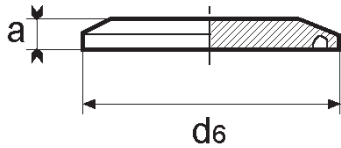

Clamp Bouchon plein | Clamp Blind Ferrule

Inox 316L Poli/Gepolijst

Ra ≤ 0,4µm

Material certification 3.1

OD IMPERIAL

Size	d6	a
1/2"-3/4"	25,0	6,0
1"-1 1/2'	50,5	6,0
2"	64,0	7,0
2 1/2"	77,5	7,0
3"	91,0	7,0
3 1/2"	106,0	7,0
4"	119,0	7,0
4 1/2"	130,0	7,0
5"	144,4	8,0
5 1/2"	155,0	10,0
6"	167,0	11,0
6 5/8"	183,0	10,0
8"	217,4	10,0
8 5/8"	233,5	10,0
10"	268,0	10,0
10 5/8"	286,1	10,0
12"	319,0	10,0
12 5/8"	338,05	10,0

DIN 32 676

Size	d6	a
DN 10-15-20	34,0	6,0
DN 25-40	50,5	6,0
DN 50	64,0	7,0
DN 65	91,0	7,0
DN 80	106,0	7,0
DN 100	119,0	7,0
DN 125	155,0	10,0
DN 150	183,0	10,0
DN 200	233,5	10,0
DN 250	268,0	10,0
DN 300	319,0	10,0