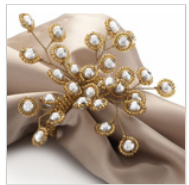

Basket-Glass Beaded

Charms-Wine Bottle Ornaments

Coasters-Beaded Embroidered

Coasters-Bone Inlay, Resin

Coasters-Mosaic

Coasters-Printed Resin Tiles Design

Coasters-Wooden Engraved, Carved

Cutlery, Bowl, Tray-Horn Collections

Dinnerware Glass Bowl

Napkin Rings-Beaded Embroidered

Napkin Rings-Beads on Metal Craft Wire

Napkin Rings-Bone, Resin

Napkin Rings-Glitter Shellac Mosaic

Napkin Rings-Metal Napkin Rings

Napkin Rings-Thread Woven