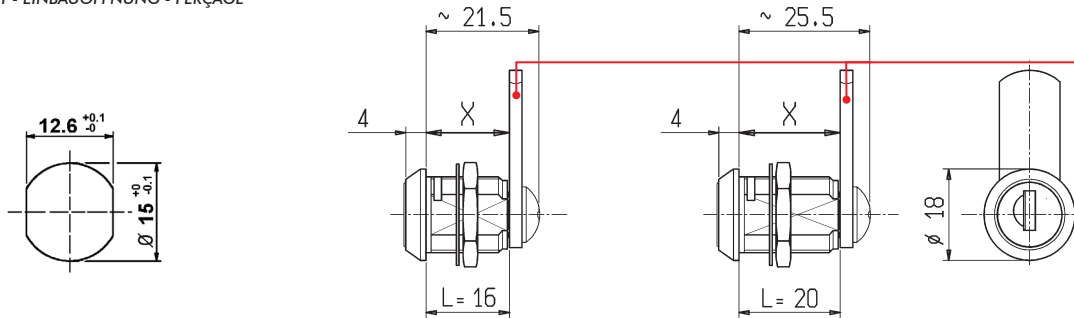

DIMENSIONI FORO DI FISSAGGIO

CUT-OUT - EINBAUÖFFNUNG - PERÇAGE

LEVA DA ORDINARE SEPARATEMENTE (VEDI PAG. A4-10)

CAM HAS TO BE ORDERED SEPARATELY (SEE PAGE A4-10)
DIE ZUNGE MUSS SEPARAT BESTELT WERDEN (SIEHE SEITE A4-10)
CAME À COMMANDER SÉPARÉMENT (VOIR PAGE A4-10)

INFORMAZIONI PER ORDINARE - ORDERING INFORMATION - BESTELLINFORMATIONEN - INFORMATIONS POUR COMMANDER

TIPO - TYPE - TYP - TYPE

G4MU SERRATURA CON 200 COMBINAZIONI - LOCK WITH 200 COMBINATIONS - SCHLOSS MIT 200 SCHLISSUNGEN - SERRURE AVEC 200 COMBINAISONS

LUNGHEZZA CILINDRO - CYLINDER LENGTH - ZYLINDERLÄNGE - LONGUEUR DU BARILLET

A L = 16 mm

B L = 20 mm

ROTAZIONE E USCITA CHIAVE - KEY ROTATION AND KEY EXIT - SCHLÜSSELDREHUNG UND SCHLÜSSELABZUSTELLUNG - ROTATION ET ET SORTIE DE LA CLÉ

1 180° 2 USCITE - 180° 2 EXITS - 180° 2 ABZUGSTELLUNGEN - 180° 2 SORTIES

2 90° DESTRA 2 USCITE - 2 EXITS 90° RIGHT HAND - 2 ABZUGSTELLUNGEN 90° RECHTS - 2 SORTIES 90° DROITE

4 90° DESTRA 1 USCITA - 1 EXIT 90° RIGHT HAND - 1 ABZUGSTELLUNG 90° RECHTS - 1 SORTIE 90° DROITE

5 90° SINISTRA 1 USCITA - 1 EXIT 90° LEFT HAND - 1 ABZUGSTELLUNG 90° LINKS - 1 SORTIE 90° GAUCHE

CIFRATURA - KEY CODE - SCHLISSUNG - COMBINAISON

KA CODICE UNICO - KEY ALIKE - EINZELSCHLISSUNG - UNE SEULE COMBINAISON

KD 200 COMBINAZIONI - 200 COMBINATIONS - 200 SCHLISSUNGEN - 200 COMBINAISONS

MK 200 COMB. SOTTO CHIAVE MAESTRA - 200 COMB. UNDER MASTER KEY - 200 SCHLISS. MIT MASTERKEY - 200 COMB. AVEC MASTERKEY

TIPO DI FISSAGGIO - FIXING - BEFESTIGUNG - FIXAGE

1 GHIERA 420 IN OTTONE E RONDELLA PVC - NUT 420 IN BRASS AND PVC - MUTTER 420 AUS MESSING UND SCHEIBE AUS PVC - ECROU 420 EN LAITON ET RONDELLE EN PVC

2 CLIP 423 - CLIP 423 - KLAMMER 423 - FOURCHETTE 423

G4MU - - - - - 000

INSERIRE CODICE LEVA (PAG. A4-10) - INSERT CAM CODE (PAGE A4-10) - ZUNGE EINFÜGEN (SEITE A4-10) - INSÉRER RÉF. CAME (PAGE A4-10)

LEGENDA - LEGEND
LEGENDE - LEGENDE

CONSIGLIATO - RECOMMENDED
GERATEN - RECCOMANDÉ

A RICHIESTA - ON DEMAND
NACH ANFRAGE - SUR DEMANDE

NON DISPONIBILE - NOT AVAILABLE
NICHT VERFÜGBAR - NON DISPONIBILE