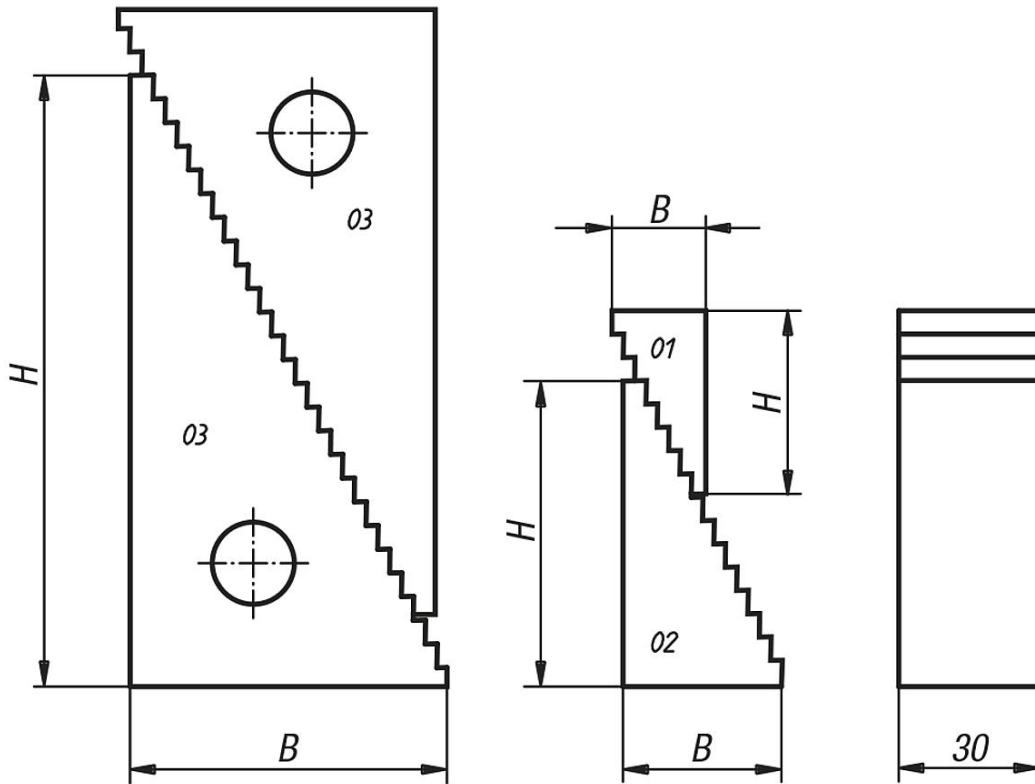

Item description/product images

**Description****Material:**

Carbon steel.

Version:

Painted

Note:

For step block sets, see 02310.

Step blocks can also be used together with stepped-heel clamp straps 04070.

Vertical step height: 4.65 mm

Horizontal step height: 2.3 mm

Drawings

Overview of items

Order No.	B	H	Support height max.	Support height min.
02270-01	19	32	51	22
02270-02	35,5	65	107	39
02270-03	68	130	208	71