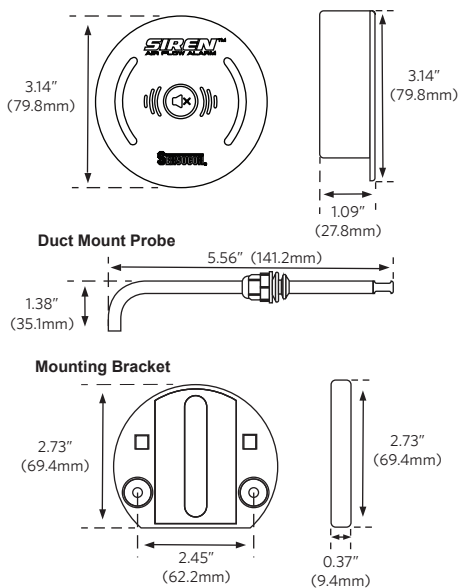

# SERIES AFA *SIREN*<sup>TM</sup> Air Flow Alarm

- High Visibility Status Indication
- Quick Installation
- Standard Night Set Back
- Audible Alarm
- Multiple Mounting Options

The Series AFA Siren<sup>TM</sup> is an air flow monitor designed to provide visual and audible indications for decreases in air flow. Its color changing LED's provide vibrant visual indication of the operating status of the unit. The Siren<sup>TM</sup> gives a relay output and a clear audible alarm when air flow decreases below the designated set point. The Siren<sup>TM</sup> offers multiple mounting options including bracket mounting and interlocking strips. The unit can be powered through the 6-position terminal connection or by use of a power adapter. The alarm point can be set at a given air flow or at 80% of a given air flow. All units come standard with a night set back option and 6 position terminal plug. The Siren also fulfills the exhaust alarm requirement needed to be in compliance with **NSF/ANSI** Standard 49. A quick installation process, one-touch calibration, and one-touch reset make for an easy set up and easy use.

## DIMENSIONS

## SPECIFICATIONS

**Operating Temperature:** 60 - 100° F (16 - 37°C)  
**Velocity Range:** 40 - 2000 ft/min (0.2 - 10.2 m/s)  
**Power:** 12 - 24 VDC to removable screw terminals or with provided adapter (2.1mmx5.5mm barrel plug)  
**Input Current:** 0.5 A Max  
**Repeatability:** 2%  
**Relay Input:** Night Set Back  
**Relay Output:** SPDT 2A @ 30 VDC  
**Audible Alarm:** 87 dB  
**Probe Cable Length:** 12ft (3.6m)  
**Power Adapter Cable Length:** 6ft (1.8m)

## ACCESSORIES

- **A-301** 6ft (1.8m) Power Adapter Extension Cable